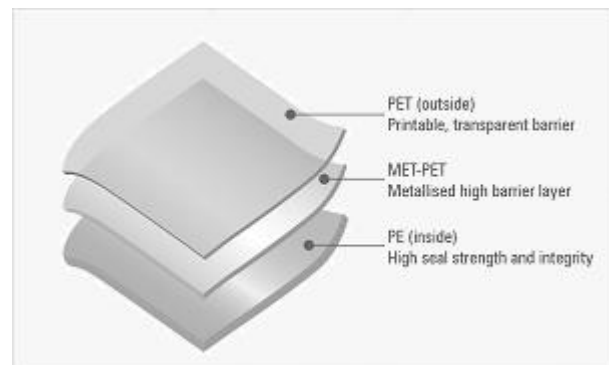

Common Structures (Materials)

- ✓ PET / FOIL / POLY
- ✓ PET / POLY
- ✓ PET / MET PET / POLY